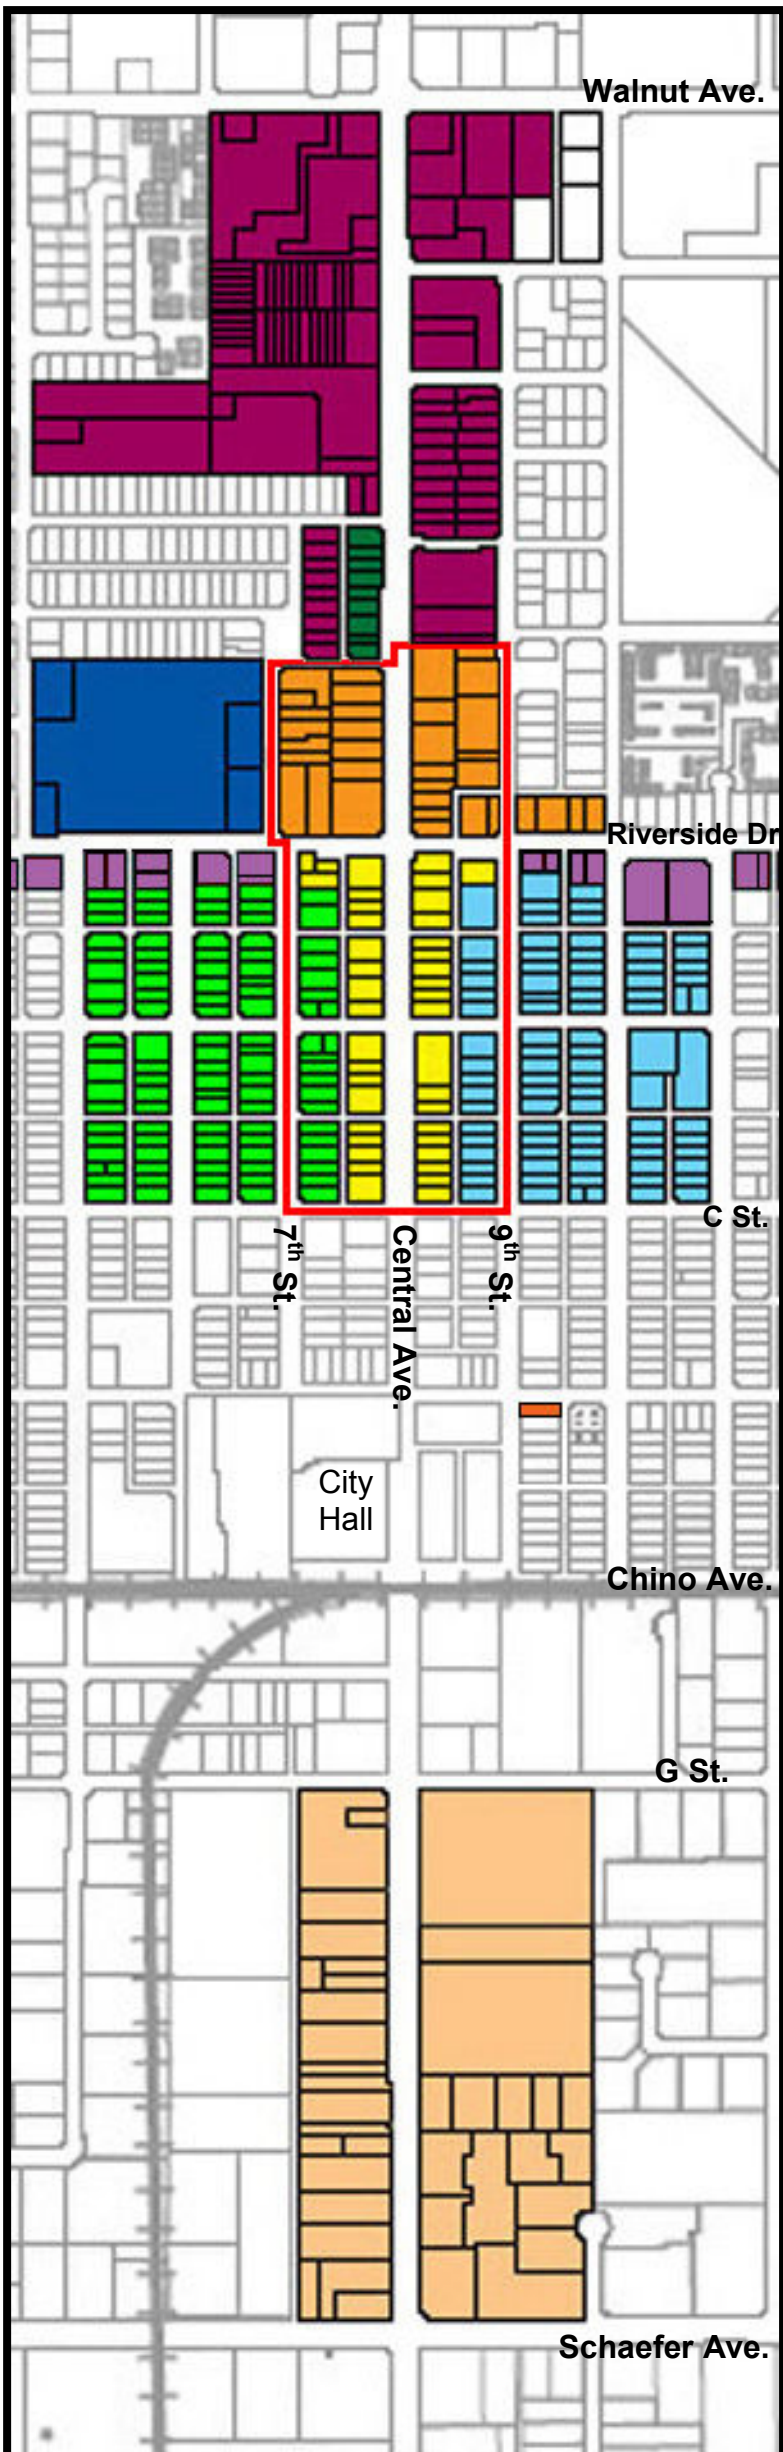

CENTRAL AVENUE SPECIFIC PLAN & DOWNTOWN CIVIC CENTER MASTER PLAN (PHASE II)

LEGEND:

Central Avenue Specific Plan:

- District 4
- District 4A
- District 5A
- District 7

Downtown Civic Center Master Plan (Phase II):

- District 4
- District 5
- District 6
- District 7
- District 8
- District 9

Overlap:

Areas enclosed with a red border indicate an overlap between the Downtown Civic Center Master Plan (Phase II) and District 4 of the Central Avenue Specific Plan. The DCCMP supersedes the CASP.