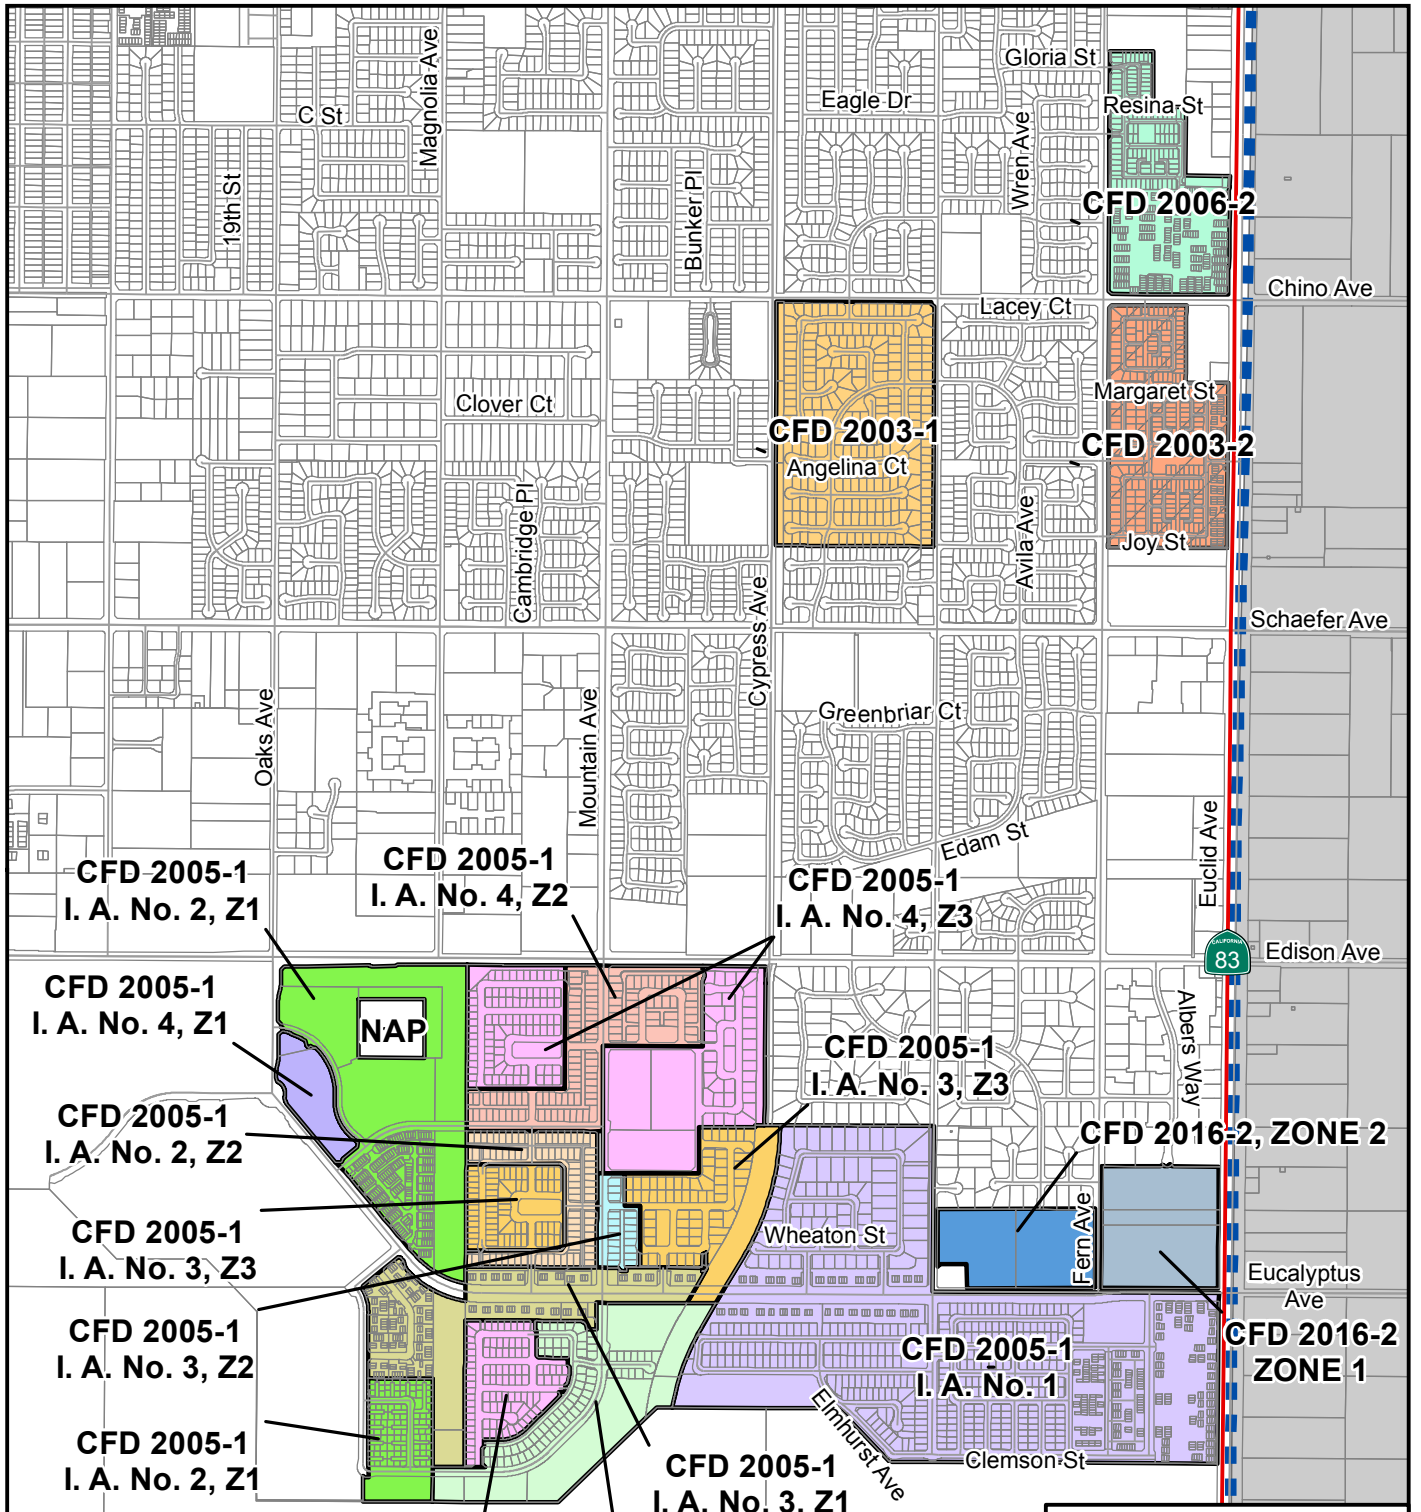

OVERVIEW MAP
City CFDs

CITY OF CHINO
COMMUNITY FACILITIES DISTRICTS
(Residential)

LEGEND

CHINO CITY BOUNDARY

I. A. = IMPROVEMENT AREA

This map contains Geographic Information owned by the County of San Bernardino. © 2016

0 500 1,000 1,500 2,000
Feet

ALBERT A. WEBB ASSOCIATES